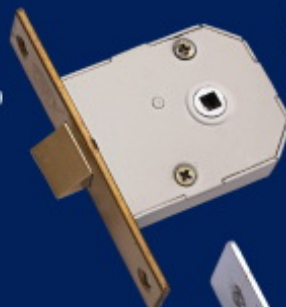

Door Lock
B.C. Spl. 2 in 1 100 mm

Door Lock
2 in 1 100 mm

FINISHES AVAILABLE

- Ⓢ I.C. : IRON COVER
- Ⓢ B.C. : BRASS COVER
- Ⓢ S.S. : STAINLESS STEEL
- Ⓢ D.S.S. : DUPLICATE S.S.
- Ⓢ C.I. : CAST IRON
- Ⓢ M.S. : MILD STEEL
- Ⓢ C.P. : CROME POLISH

Daisy

MORTICE (C) HANDLES CP / POWDER COATED

6 Lvs. M/ Lock - 65mm
(Forend and Front plate made of M.S., S.S., B.C.)

6 Lvs. M/ Lock - 75mm
(Forend and Front plate made of M.S., S.S., B.C.)

Baby Latch - 65mm

6 Lvs. Dead Lock - 65mm
(Forend and Front plate made of M.S., S.S., B.C.)

MINI LATCH (Full C.P.)
Size: 80mm
65mm

6 Lvs. Double Action Dead Lock - 70mm
(Forend and Front plate made of M.S., S.S., B.C.)

6 Lvs. Double Action M/Lock - 70mm
(Forend and Front plate made of M.S., S.S., B.C.)

ELITE C.P./P.C.
Size: 175mm,
100MM