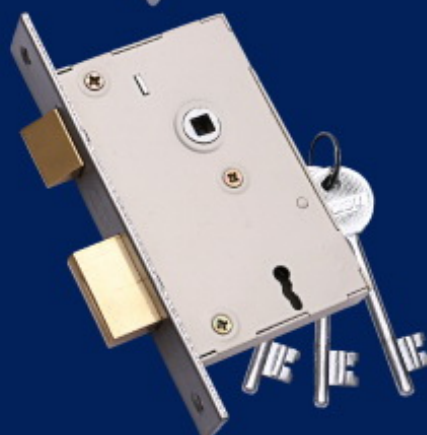

Door Lock
B.C. Spl. 2 in 1 100 mm

Door Lock
2 in 1 100 mm

FINISHES AVAILABLE

- Ⓢ I.C. : IRON COVER
- Ⓢ B.C. : BRASS COVER
- Ⓢ S.S. : STAINLESS STEEL
- Ⓢ D.S.S. : DUPLICATE S.S.
- Ⓢ C.I. : CAST IRON
- Ⓢ M.S. : MILD STEEL
- Ⓢ C.P. : CROME POLISH

Daisy

MORTICE (C) HANDLES CP / POWDER COATED

6 Lvs. M/ Lock - 65mm
(Forend and Front plate made of M.S., S.S., B.C.)

6 Lvs. M/ Lock - 75mm
(Forend and Front plate made of M.S., S.S., B.C.)

Baby Latch - 65mm

6 Lvs. Dead Lock - 65mm
(Forend and Front plate made of M.S., S.S., B.C.)

MINI LATCH (Full C.P.)
Size: 80mm
65mm

6 Lvs. Double Action Dead Lock - 70mm
(Forend and Front plate made of M.S., S.S., B.C.)

6 Lvs. Double Action M/Lock - 70mm
(Forend and Front plate made of M.S., S.S., B.C.)

ELITE C.P./P.C.
Size: 175mm,
100MM