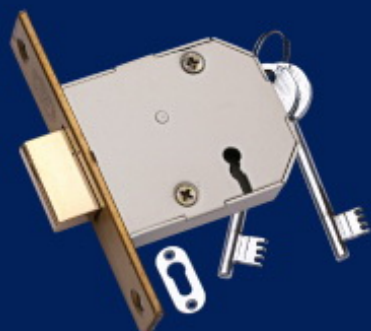

Door Lock
B.C. Spl. 2 in 1 100 mm

Door Lock
2 in 1 100 mm

FINISHES AVAILABLE

- Ⓢ I.C. : IRON COVER
- Ⓢ B.C. : BRASS COVER
- Ⓢ S.S. : STAINLESS STEEL
- Ⓢ D.S.S. : DUPLICATE S.S.
- Ⓢ C.I. : CAST IRON
- Ⓢ M.S. : MILD STEEL
- Ⓢ C.P. : CROME POLISH

Daisy

MORTICE (C) HANDLES CP / POWDER COATED

6 Lvs. M/ Lock - 65mm
(Forend and Front plate made of M.S., S.S., B.C.)

6 Lvs. M/ Lock - 75mm
(Forend and Front plate made of M.S., S.S., B.C.)

Baby Latch - 65mm

6 Lvs. Dead Lock - 65mm
(Forend and Front plate made of M.S., S.S., B.C.)

MINI LATCH (Full C.P.)
Size: 80mm
65mm

6 Lvs. Double Action Dead Lock - 70mm
(Forend and Front plate made of M.S., S.S., B.C.)

6 Lvs. Double Action M/Lock - 70mm
(Forend and Front plate made of M.S., S.S., B.C.)