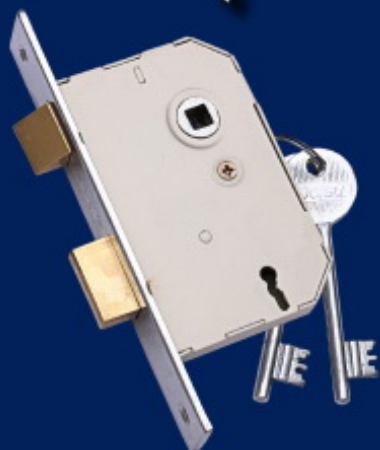

The
Classical Collection

Daisy

MORTICE LOCKS (CY) & DOOR LOCKS

Daisy

Small Cylindrical Body
(Forend and Front plate made of S.S.)

Big Cylindrical Body
(Forend and Front plate made of S.S.)

Cylinder
Finish: B.C. & S.S.

Door Lock
B.C. Spl. 2 in 1 100 mm

Door Lock
2 in 1 100 mm

FINISHES AVAILABLE

- Ⓢ I.C. : IRON COVER
- Ⓢ B.C. : BRASS COVER
- Ⓢ S.S. : STAINLESS STEEL
- Ⓢ D.S.S. : DUPLICATE S.S.
- Ⓢ C.I. : CAST IRON
- Ⓢ M.S. : MILD STEEL
- Ⓢ C.P. : CROME POLISH

Daisy

MORTICE (C) HANDLES CP / POWDER COATED

6 Lvs. M/ Lock - 65mm
(Forend and Front plate made of M.S., S.S., B.C.)

6 Lvs. M/ Lock - 75mm
(Forend and Front plate made of M.S., S.S., B.C.)

Baby Latch - 65mm

ELITE C.P./P.C.
Size: 175mm,
100MM